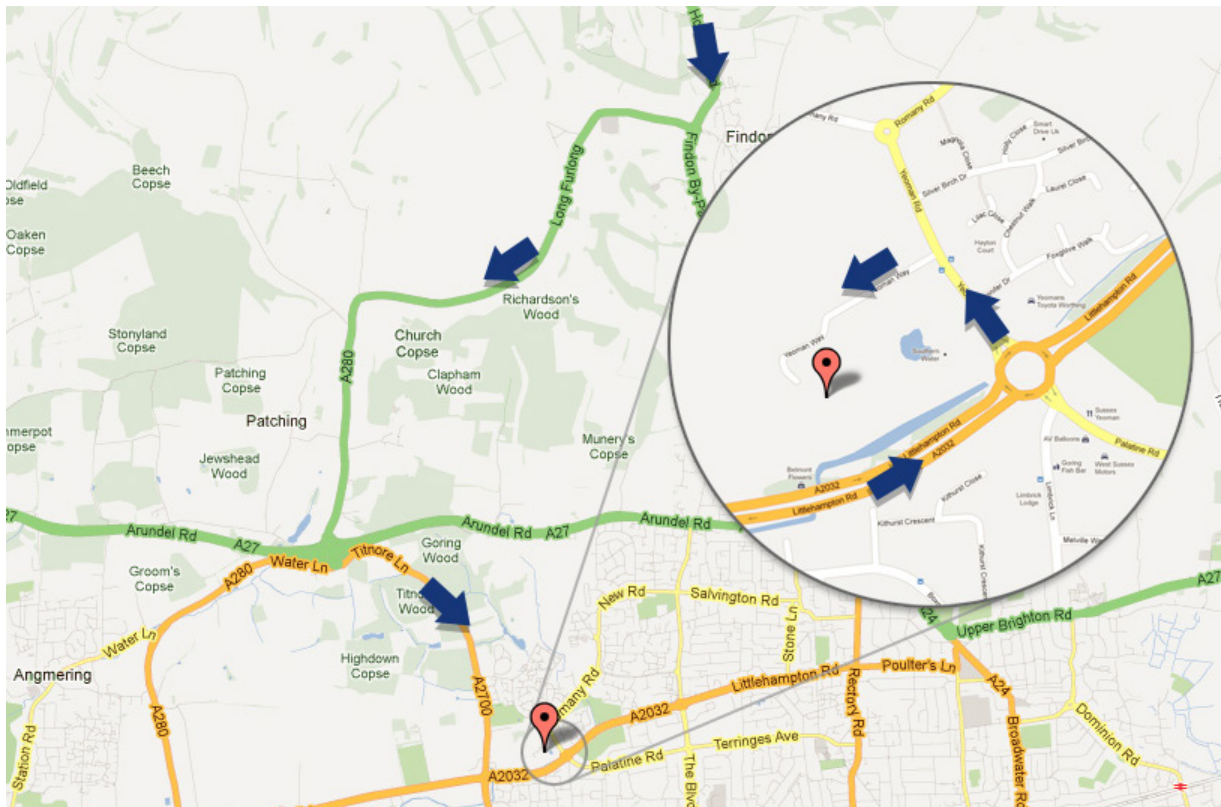

Mosaic Online Systems – Worthing Office

Mosaic Online Systems Ltd
 Unit A1
 Yeoman Gate
 Yeoman Way
 Worthing
 West Sussex
 BN13 3QZ

Driving from the North

- Take the A24 to Worthing
- At Washington Roundabout, take the 2nd exit onto the A24
- At the next roundabout, take the 3rd exit onto the A280
- At the next roundabout, take the 2nd exit onto the A280
- At the next roundabout, take the 1st exit onto the A2700
- At the next roundabout, take the 1st exit onto the A2032
- Take the first left on to Yeoman Road
- Take the first left on to Yeoman Way (Ambulance Station on corner)
- Take the first left in to Yeoman Gate
- Follow the road round. We are located at the front of the entrance on the left, Unit A1

Driving from the East:

- Take the A27 to Worthing
- Take the A280 ramp to A259/A24/Littlehampton/Horsham
- At the roundabout, take the 1st exit onto Titnore Ln/A2700
- At the roundabout, take the 1st exit onto Littlehampton Rd/A2032
- At the roundabout, take the 1st exit onto Yeoman Rd
- Turn left onto Yeoman Way (Ambulance Station on the corner)
- Take the first left into Yeoman Gate
- Follow the road round. We are located at the front of the entrance on the left, Unit A1

Driving from the West:

- Take the A27 to Worthing
- Take the A280 ramp to A24/A2700/Horsham/London/West Worthing
- At the roundabout, take the 4th exit onto A280
- At the roundabout, take the 1st exit onto Titnore Ln/A2700
- At the roundabout, take the 1st exit onto Littlehampton Rd/A2032
- At the roundabout, take the 1st exit onto Yeoman Rd
- Turn left onto Yeoman Way (Ambulance Station on the corner)
- Take the first left into Yeoman Gate
- Follow the road round. We are located at the front of the entrance on the left, Unit A1